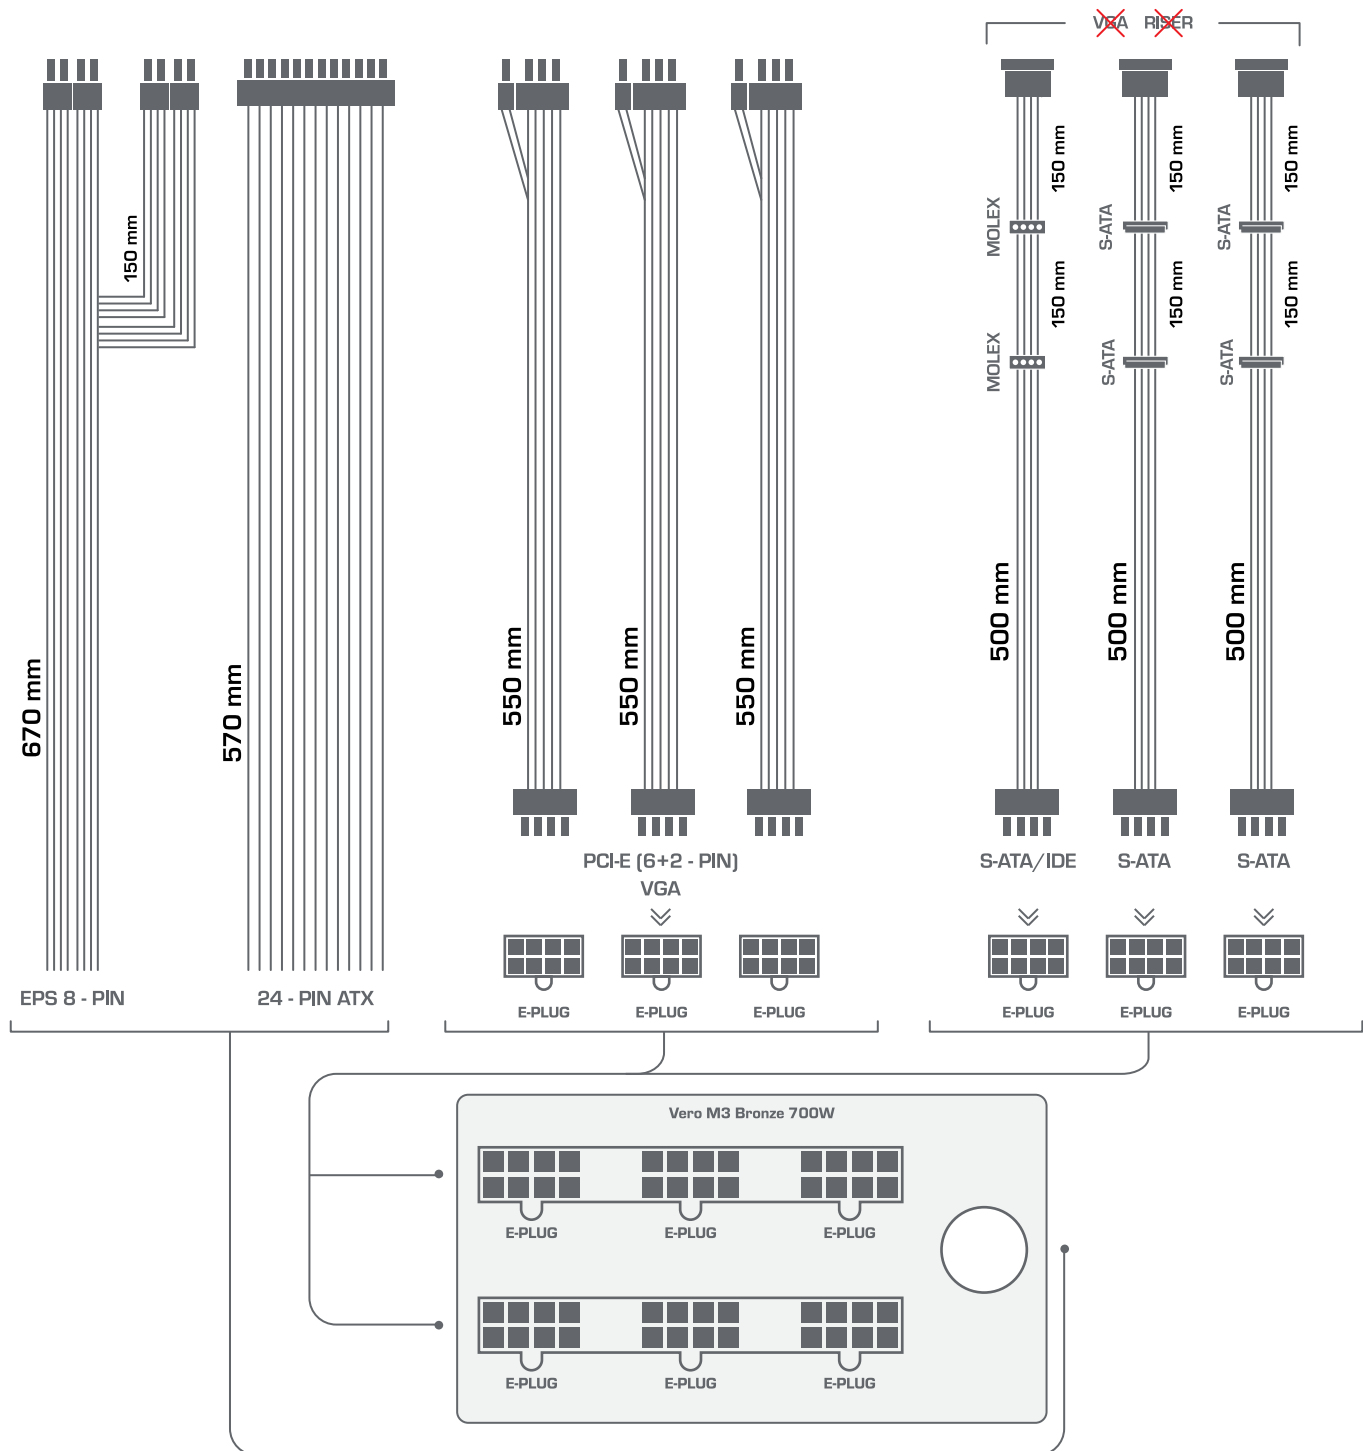

Vero M3 Bronze 700W

AC INPUT / WEJŚCIE 200 - 240 V, 6 A, 50 Hz Active PFC
ATX 12V 2.31, EPS 12V 2.91/2.92 and older

DC Output	+12V	+3.3V	+5V	-12V	+5VSB
Max A	58	15	15	0.3	2.5
Max W	696	97		3.6	12.5
Total	700W				