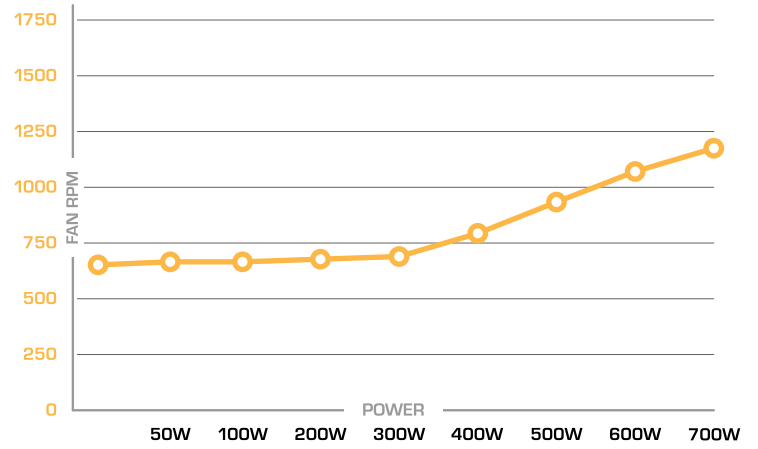

Vero M3 Bronze 700W

AC INPUT / WEJŚCIE 200 - 240 V, 6 A, 50 Hz Active PFC
ATX 12V 2.31, EPS 12V 2.91/2.92 and older

DC Output	+12V	+3.3V	+5V	-12V	+5VSB
Max A	58	15	15	0.3	2.5
Max W	696	97		3.6	12.5
Total	700W				