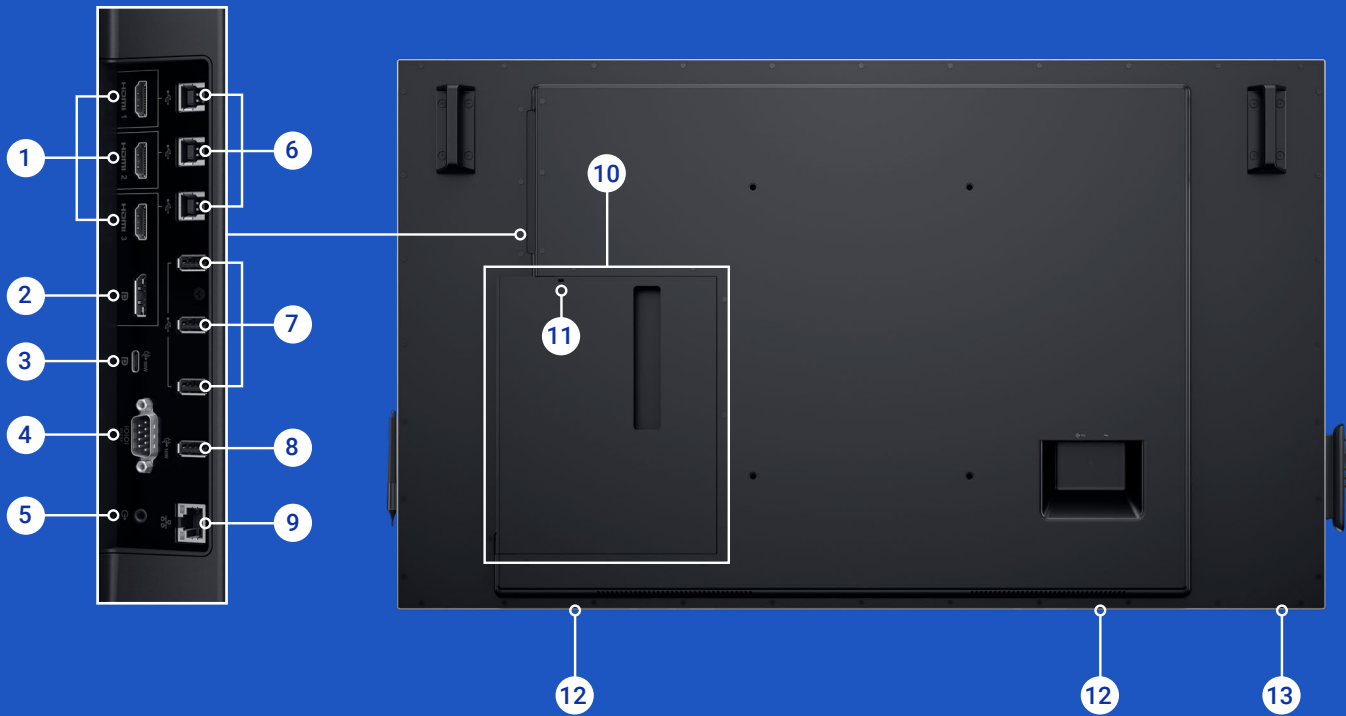

Ports & Slots

- / HDMI
- 0 DisplayPort
- 1 USB Type-C / DisplayPort
- 2 RS232
- 3 Audio line-out¹
- 4 USB 3.1 upstream
- 5 USB 3.1 downstream

- 6 USB charging port
- 7 RJ45
- /. OptiPlex holder
- // Security lock slot
- /0 Speakers
- /1 Power on/off button

¹ The audio line-out port does not support headphones.