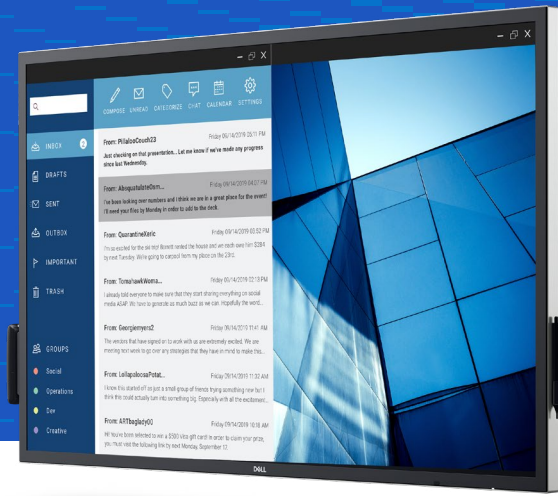

Instant engagement

With InGlass™ 20-point touch capability, multiple users can interact with the screen at the same time.

Write in style

Mimicking a more natural writing tool, the dual-tip stylus has an ergonomic, easy-grip design, a fine writing tip and a precise eraser. It also magnetically attaches to the side of the display, so it's never misplaced.

Exclusive Dell Screen Drop

Improve reachability for users working from different heights.

Environmental standards

ENERGY STAR® and EPEAT® (Silver).

Seamless integration with Dell Meeting Space Solutions

This interactive touch monitor has been tested and validated to work with complete conference room ecosystems that include high quality audio, video and room control, powered by OptiPlex Micro.

Collaboration at your fingertips

Annotate with your fingers and erase with the palm of your hand. Palm rejection allows users to rest their hands naturally onscreen without unwanted marks.

Exclusive Dell Screen Drop

Improve reachability for users of different heights using Dell Screen Drop.¹

▶ [Click the image or here to play the Dell 55 4K Interactive Touch Monitor - P5524QT video.](#)

Dell Display Manager

Gknpmtcb ksjgr_qigle