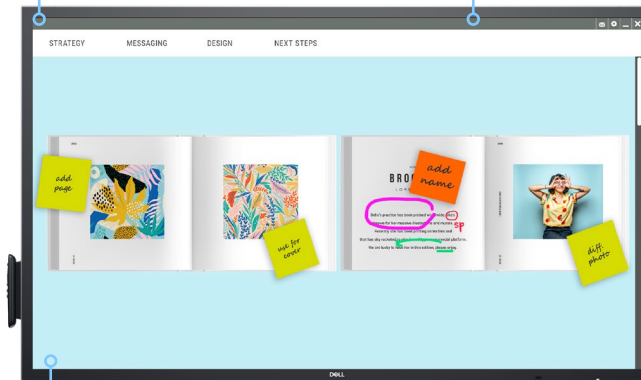

Connect. Present. Collaborate.

All-in-one convenience

Seamlessly integrate an optional Dell OptiPlex Micro and allow IT to select the best option for varying business needs.

Manage your meeting spaces

With RS232, RJ45 and HDMI CEC ports, you can use remote management tools to maintain and control your Large Format monitor with a network control system.

Instant engagement

With InGlass™ 20-point touch capability, multiple users can interact with the screen at the same time.

Write in style

Mimicking a more natural writing tool, the dual-tip stylus has an ergonomic, easy-grip design, a fine writing tip and a precise eraser. It also magnetically attaches to the side of the display, so it's never misplaced.